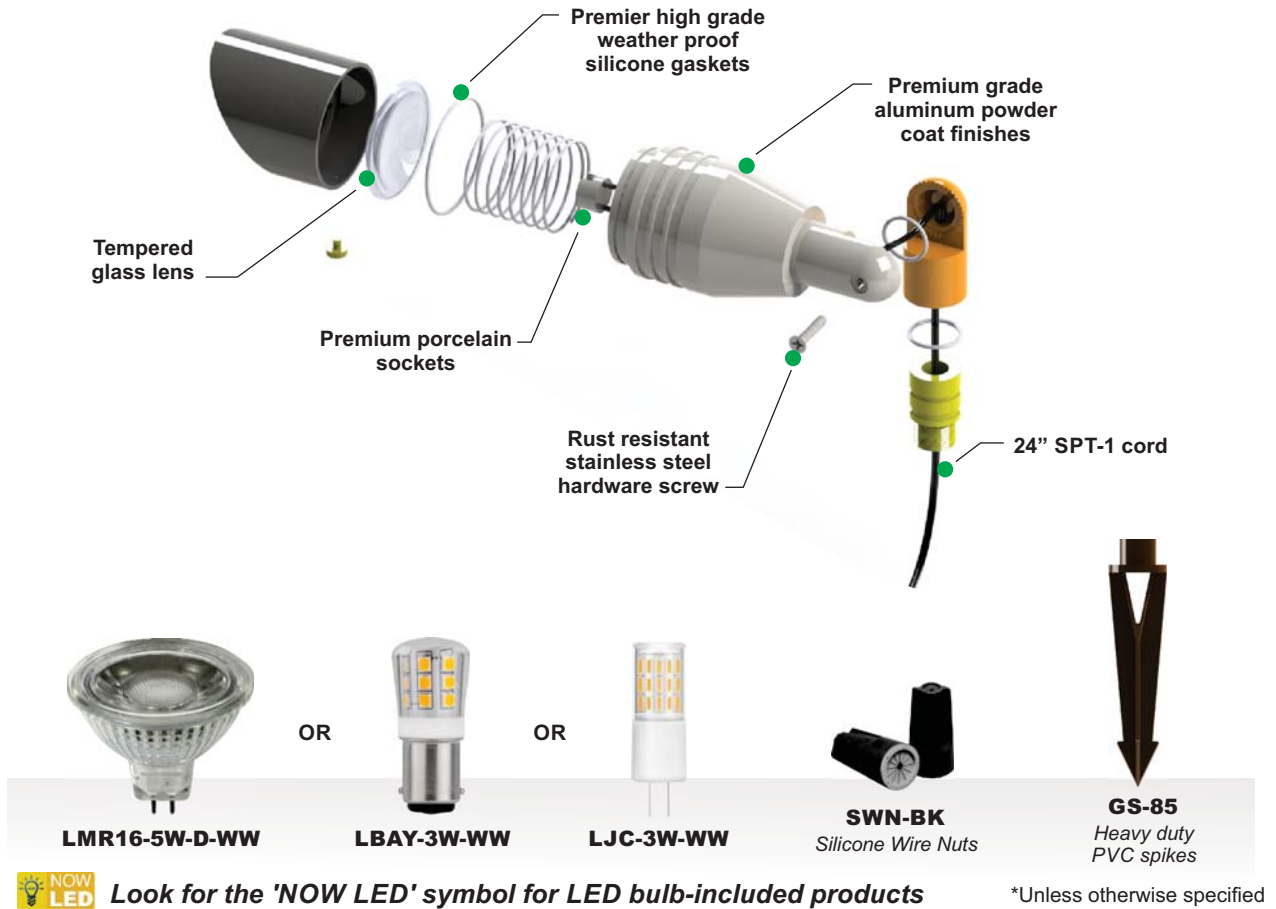

# All Landscape Fixtures Include:

# Extensive Variety of Fixture Constructions

- MR16, MR11, JC Bi-Pin & Bayonet 3000K LED bulbs INCLUDED. MR8 Halogen lamp INCLUDED
- PAR36 and other lamps NOT INCLUDED

LED 5000K or Halogen bulb available upon request