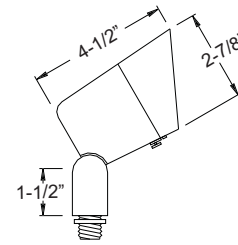

*While Supplies Last

LED 5000K or Halogen bulb available upon request

www.orbitelectric.com