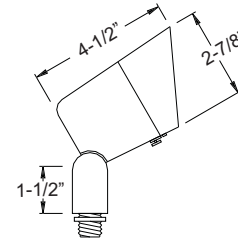

**NOW LED** B126

**PRODUCT FEATURES**

- ▶ Cast Brass
- ▶ 12 Volts
- ▶ MR16 5W 3000K (WW) LED Bulb Included (35W Max.)
- ▶ Convex Tempered Glass Lens
- ▶ GS-85 PVC Spike
- ▶ Silicone Wire Nuts

**FINISHES**

*Shown In  
Antique Brass*

**NOW LED** SS126

**PRODUCT FEATURES**

- ▶ Stainless Steel
- ▶ 12 Volts
- ▶ MR16 5W 3000K (WW) LED Bulb Included (35W Max.)
- ▶ Convex Tempered Glass Lens
- ▶ GS-85 PVC Spike
- ▶ Silicone Wire Nuts

**FINISH**

**NOW LED** S126

**PRODUCT FEATURES**

- ▶ Cast Aluminum
- ▶ 12 Volts
- ▶ MR16 5W 3000K (WW) LED Bulb Included (35W Max.)
- ▶ Convex Tempered Glass Lens
- ▶ GS-85 PVC Spike
- ▶ Silicone Wire Nuts