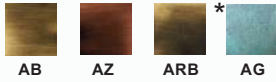

**NOW LED** B126

**PRODUCT FEATURES**

- ▶ Cast Brass
- ▶ 12 Volts
- ▶ MR16 5W 3000K (WW) LED Bulb Included (35W Max.)
- ▶ Convex Tempered Glass Lens
- ▶ GS-85 PVC Spike
- ▶ Silicone Wire Nuts

**FINISHES**

*Shown In  
Antique Brass*

**NOW LED** SS126

**PRODUCT FEATURES**

- ▶ Stainless Steel
- ▶ 12 Volts
- ▶ MR16 5W 3000K (WW) LED Bulb Included (35W Max.)
- ▶ Convex Tempered Glass Lens
- ▶ GS-85 PVC Spike
- ▶ Silicone Wire Nuts