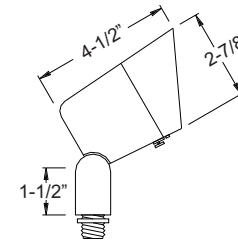

**NOW LED** B126

**PRODUCT FEATURES**

- ▶ Cast Brass
- ▶ 12 Volts
- ▶ MR16 5W 3000K (WW) LED Bulb Included (35W Max.)
- ▶ Convex Tempered Glass Lens
- ▶ GS-85 PVC Spike
- ▶ Silicone Wire Nuts

**FINISHES**

*Shown In  
Antique Brass*

**NOW LED** SS126

**PRODUCT FEATURES**

- ▶ Stainless Steel
- ▶ 12 Volts
- ▶ MR16 5W 3000K (WW) LED Bulb Included (35W Max.)
- ▶ Convex Tempered Glass Lens
- ▶ GS-85 PVC Spike
- ▶ Silicone Wire Nuts

**FINISH**

**NOW LED** S126

**PRODUCT FEATURES**

- ▶ Cast Aluminum
- ▶ 12 Volts
- ▶ MR16 5W 3000K (WW) LED Bulb Included (35W Max.)
- ▶ Convex Tempered Glass Lens
- ▶ GS-85 PVC Spike
- ▶ Silicone Wire Nuts