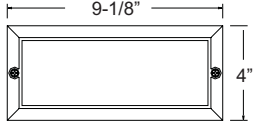

I26 | 12V Step Lights

7210 Series

COVER PLATES

- ▶ Powder Coated Cast Aluminum
- ▶ Silicone Gasket

7210C-BK
Shown Installed
Black

7212C-BR
Shown Installed
Bronze

7210C FINISHES

7210C-BR
Bronze

7210C-WH
White

7212C FINISHES

7212C-BK
Black

7212C-WH
White

Order housing & coverplate separately

7210H HOUSING

- ▶ 12V
- ▶ Suitable for installation in poured concrete
- ▶ Powder Coated Cast Aluminum
- ▶ Bayonet 2 X 18W (36W) Lamp Included
- ▶ Use with 7210C and 7212C Only