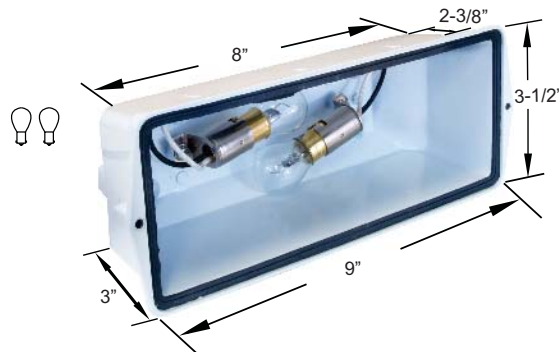

I26 | 12V Step Lights

7210 Series

COVER PLATES

- ▶ Powder Coated Cast Aluminum
- ▶ Silicone Gasket

7210C-BK
Shown Installed
Black

7212C-BR
Shown Installed
Bronze

7210C FINISHES

7210C-BR
Bronze

7210C-WH
White

7212C FINISHES

7212C-BK
Black

7212C-WH
White

Order housing & coverplate separately

7210H HOUSING

- ▶ 12V
- ▶ Suitable for installation in poured concrete
- ▶ Powder Coated Cast Aluminum
- ▶ Bayonet 2 X 18W (36W) Lamp Included
- ▶ Use with 7210C and 7212C Only