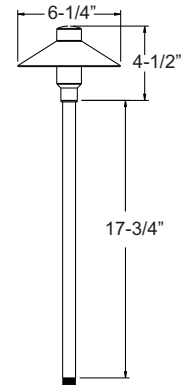

NOW LED S215

PRODUCT FEATURES

- Cast Aluminum
- 12 Volts
- Bayonet 3W 3000K (WW) LED Bulb Included (26W Max.)
- GS-10 Super Spike
- Silicone Wire Nuts