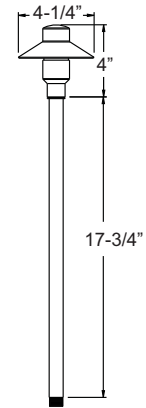

**NOW LED B224**

**PRODUCT FEATURES**

- ▶ Solid Brass
- ▶ 12 Volts
- ▶ JC Bi-Pin 3W 3000K (WW) LED Bulb Included (20W Max.)
- ▶ Polycarbonate Lens
- ▶ GS-10 Super Spike
- ▶ Silicone Wire Nuts

**FINISHES**

AZ

ARB

Shown in Antique Bronze

**NOW LED B225**

**PRODUCT FEATURES**

- ▶ Solid Brass
- ▶ 12 Volts
- ▶ JC Bi-Pin 3W 3000K (WW) LED Bulb Included (20W Max.)
- ▶ Polycarbonate Lens
- ▶ GS-10 Super Spike
- ▶ Silicone Wire Nuts

**FINISHES**

AB

AZ

ARB

Shown in Antique Brass

**NOW LED S215**

**PRODUCT FEATURES**

- ▶ Cast Aluminum
- ▶ 12 Volts
- ▶ Bayonet 3W 3000K (WW) LED Bulb Included (26W Max.)
- ▶ GS-10 Super Spike
- ▶ Silicone Wire Nuts