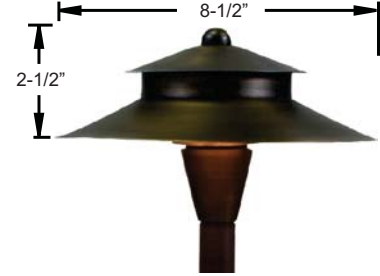

I10 | 12V Path Lights

NOW LED **B180 Series**

PRODUCT FEATURES

- ▶ Solid Brass
- ▶ 12 Volts
- ▶ JC Bi-Pin 3W 3000K (WW)
LED Bulb Included (20W Max.)
- ▶ GS-10 Super Spike
- ▶ Silicone Wire Nuts

ORDERING GUIDE

- Sample Cat. No.:
1. Stem: **B18S-AB**
 2. Lamp Shade Style: **B182C-AB**

Order stem & shade separately

B18S
Stem Only

B181C
Shade Only

B182C
Shade Only

B183C
Shade Only

B184C
Shade Only

B185C
Shade Only