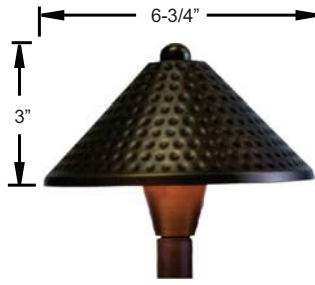

I10 | 12V Path Lights

NOW LED **B180 Series**

PRODUCT FEATURES

- ▶ Solid Brass
- ▶ 12 Volts
- ▶ JC Bi-Pin 3W 3000K (WW)
LED Bulb Included (20W Max.)
- ▶ GS-10 Super Spike
- ▶ Silicone Wire Nuts

ORDERING GUIDE

- Sample Cat. No.:
1. Stem: **B18S-AB**
 2. Lamp Shade Style: **B182C-AB**

Order stem & shade separately

B18S
Stem Only

B181C
Shade Only

B182C
Shade Only

B183C
Shade Only

B184C
Shade Only

B185C
Shade Only