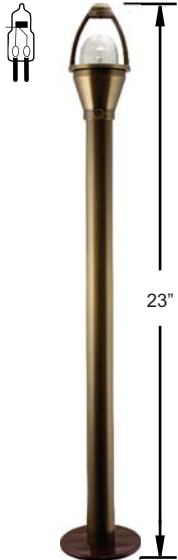

I10 | 12V Path Lights

NOW LED **B180 Series**

PRODUCT FEATURES

- ▶ Solid Brass
- ▶ 12 Volts
- ▶ JC Bi-Pin 3W 3000K (WW)
LED Bulb Included (20W Max.)
- ▶ GS-10 Super Spike
- ▶ Silicone Wire Nuts

ORDERING GUIDE

- Sample Cat. No.:
1. Stem: **B18S-AB**
 2. Lamp Shade Style: **B182C-AB**

Order stem & shade separately

B18S
Stem Only

B181C
Shade Only

B182C
Shade Only

B183C
Shade Only

B184C
Shade Only

B185C
Shade Only

B186C
Shade Only

Landscape Lighting