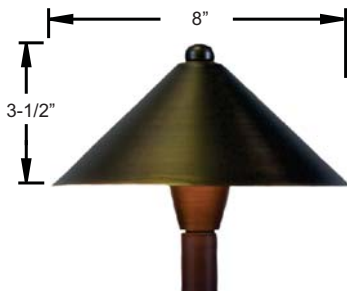

I10 | 12V Path Lights

NOW LED **B180 Series**

PRODUCT FEATURES

- ▶ Solid Brass
- ▶ 12 Volts
- ▶ JC Bi-Pin 3W 3000K (WW)
LED Bulb Included (20W Max.)
- ▶ GS-10 Super Spike
- ▶ Silicone Wire Nuts

ORDERING GUIDE

- Sample Cat. No.:
1. Stem: **B18S-AB**
 2. Lamp Shade Style: **B182C-AB**

Order stem & shade separately

B18S
Stem Only

B181C
Shade Only

B182C
Shade Only

B183C
Shade Only

B184C
Shade Only

B185C
Shade Only