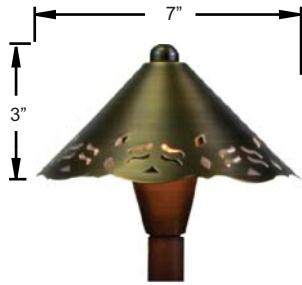

I10 | 12V Path Lights

NOW LED **B180 Series**

PRODUCT FEATURES

- ▶ Solid Brass
- ▶ 12 Volts
- ▶ JC Bi-Pin 3W 3000K (WW)
LED Bulb Included (20W Max.)
- ▶ GS-10 Super Spike
- ▶ Silicone Wire Nuts

ORDERING GUIDE

- Sample Cat. No.:
1. Stem: **B18S-AB**
 2. Lamp Shade Style: **B182C-AB**

Order stem & shade separately

B18S
Stem Only

B181C
Shade Only

B182C
Shade Only

B183C
Shade Only

B184C
Shade Only

B185C
Shade Only