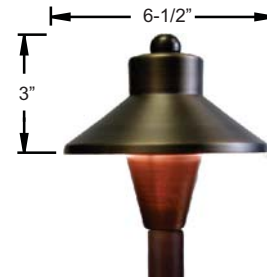

I10 | 12V Path Lights

NOW LED **B180 Series**

PRODUCT FEATURES

- ▶ Solid Brass
- ▶ 12 Volts
- ▶ JC Bi-Pin 3W 3000K (WW)
LED Bulb Included (20W Max.)
- ▶ GS-10 Super Spike
- ▶ Silicone Wire Nuts

ORDERING GUIDE

- Sample Cat. No.:
1. Stem: **B18S-AB**
 2. Lamp Shade Style: **B182C-AB**

Order stem & shade separately

B18S
Stem Only

B181C
Shade Only

B182C
Shade Only

B183C
Shade Only

B184C
Shade Only

B185C
Shade Only