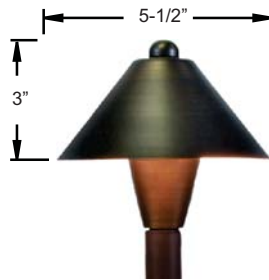

I10 | 12V Path Lights

NOW LED **B180 Series**

PRODUCT FEATURES

- ▶ Solid Brass
- ▶ 12 Volts
- ▶ JC Bi-Pin 3W 3000K (WW)
LED Bulb Included (20W Max.)
- ▶ GS-10 Super Spike
- ▶ Silicone Wire Nuts

ORDERING GUIDE

- Sample Cat. No.:
1. Stem: **B18S-AB**
 2. Lamp Shade Style: **B182C-AB**

Order stem & shade separately

B18S
Stem Only

B181C
Shade Only

B182C
Shade Only

B183C
Shade Only

B184C
Shade Only

B185C
Shade Only