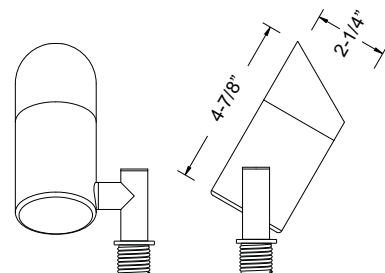

FINISH

ARB

LED 5000K or Halogen bulb available upon request

www.orbitelectric.com