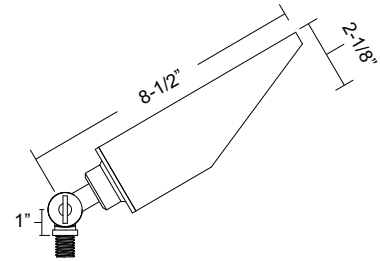

NOW LED B150SH

PRODUCT FEATURES

- Solid Brass
- 12 Volts
- MR16 5W 3000K (WW) LED Bulb Included (35W Max.)
- Convex Tempered Glass Lens
- Adjustable Key Knuckle
- GS-85 PVC Spike
- Silicone Wire Nuts

FINISH

ARB

NOW LED B151

PRODUCT FEATURES

- Solid Brass
- 12 Volts
- MR16 5W 3000K (WW) LED Bulb Included (35W Max.)
- Tempered Glass Lens
- GS-85 PVC Spike
- Silicone Wire Nuts