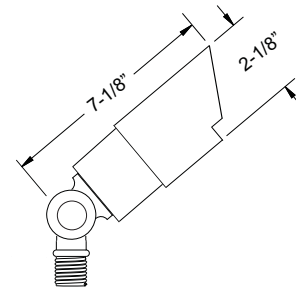

FINISH

ARB

NOW LED B152

PRODUCT FEATURES

- Solid Brass
- 12 Volts
- MR16 5W 3000K (WW) LED Bulb Included (35W Max.)
- Tempered Glass Lens
- GS-85 PVC Spike
- Silicone Wire Nuts