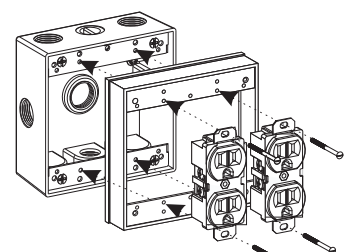

Cat. No.	Outlet Holes	Hole Size	Cubic Inch	Std. Pkg.
EXF50-2	2	1/2"	13.5	10
EXF50-4	4	1/2"	13.5	10
EXF50-6	6	1/2"	13.5	10
EXF75-2	2	3/4"	13.5	10
EXF75-4	4	3/4"	13.5	10
EXF75-6	6	3/4"	13.5	10

EXF50-2
EXF75-2

EXF50-4
EXF75-4

EXF50-6
EXF75-6

2-GANG EXTENSION RINGS 1" DEEP

4-9/16" W x 4-1/2" H

PRODUCT FEATURES

- ▶ Die Cast Copper-Free Aluminum
- ▶ Premium Gray Powder Coat Finish
- ▶ Closure Plugs included (except EXR-2, see website for details)
- ▶ Individually shrink-wrapped with barcode
- ▶ Retail shelf packaging

Cat. No.	Outlet Holes	Hole Size	Cubic Inch	Std. Pkg.
2EXB50-6	6	1/2"	15.0	9
2EXB75-6	6	3/4"	15.0	9
2EXB50-8	8	1/2"	15.0	9
2EXB75-8	8	3/4"	15.0	9
EXR-2	-	-	16.3	12

2EXB50-6
2EXB75-6

2EXB50-8
2EXB75-8

EXR-2