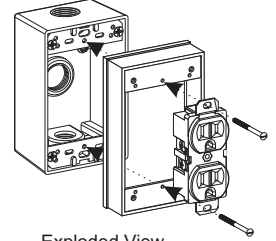

1-GANG EXTENSION RINGS 1" DEEP

2-3/4" W x 4-1/2" H

PRODUCT FEATURES

- ▶ Die Cast Copper-Free Aluminum
- ▶ Premium Gray Powder Coat Finish
- ▶ Closure Plugs included (except EXR-1, see website for details)
- ▶ Individually shrink-wrapped with barcode
- ▶ Retail shelf packaging

Cat. No.	Outlet Holes	Hole Size	Cubic Inch	Std. Pkg.
EXB50-4	4	1/2"	9.5	12
EXB50-6	6	1/2"	9.5	12
EXB75-4	4	3/4"	9.5	12
EXB75-6	6	3/4"	9.5	12
EXR-1	-	-	10.0	24

EXB50-4
EXB75-4

EXB50-6
EXB75-6

EXR-1

Exploded View,
EXR-1 Shown Installed

Weatherproof

1-GANG FLANGED EXTENSION BOXES 1-1/2" DEEP

3-1/2" W x 5-1/4" H

PRODUCT FEATURES

- ▶ Die Cast Copper-Free Aluminum
- ▶ Premium Gray Powder Coat Finish
- ▶ Closure Plugs included (see website for details)
- ▶ Individually shrink-wrapped with barcode
- ▶ Retail shelf packaging

Cat. No.	Outlet Holes	Hole Size	Cubic Inch	Std. Pkg.
EXF50-2	2	1/2"	13.5	10
EXF50-4	4	1/2"	13.5	10
EXF50-6	6	1/2"	13.5	10
EXF75-2	2	3/4"	13.5	10
EXF75-4	4	3/4"	13.5	10
EXF75-6	6	3/4"	13.5	10

EXF50-2
EXF75-2