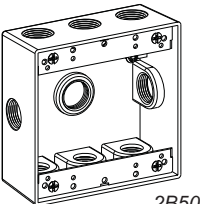

2-GANG BOXES 2" DEEP

4-9/16" W x 4-1/2" H

PRODUCT FEATURES

- ▶ Die Cast Copper-Free Aluminum
- ▶ Premium Powder Coat Finish
- ▶ Closure Plugs included (see website for details)
- ▶ Ground Screw installed
- ▶ Lugs included
- ▶ Individually shrink-wrapped with barcode
- ▶ Retail shelf packaging

Cat. No.	Outlet Holes	Hole Size	Color (Cat. No. - Color Code)			Cu. Inch	Std. Pkg.
			Gray	Bronze	White		
2B50-3	3	1/2"	2B50-3	2B50-3-BR	2B50-3-W	30.5	12
2B50-4	4	1/2"	2B50-4	-	-	30.5	12
2B50-5	5	1/2"	2B50-5	2B50-5-BR	2B50-5-W	30.5	12
2B50-5X	5	1/2"	2B50-5X	-	-	30.5	12
2B50-6X	6	1/2"	2B50-6X	-	-	30.5	12
2B50-7	7	1/2"	2B50-7	-	-	30.5	12
2B50-7X	7	1/2"	2B50-7X	-	-	30.5	12
2B50-9	9	1/2"	2B50-9	-	-	30.5	12
2B75-3	3	3/4"	2B75-3	2B75-3-BR	2B75-3-W	30.5	12
2B75-4	4	3/4"	2B75-4	-	-	30.5	12
2B75-5	5	3/4"	2B75-5	2B75-5-BR	2B75-5-W	30.5	12
2B75-5X	5	3/4"	2B75-5X	-	-	30.5	12
2B75-6X	6	3/4"	2B75-6X	-	-	30.5	12
2B75-7	7	3/4"	2B75-7	-	-	30.5	12
2B75-7X	7	3/4"	2B75-7X	-	-	30.5	12
2B75-9	9	3/4"	2B75-9	-	-	30.5	12
2B100-3	3	1"	2B100-3	2B100-3-BR	2B100-3-W	30.5	12
2B100-4	4	1"	2B100-4	-	-	30.5	12
2B100-5X	5	1"	2B100-5X	-	-	30.5	12

2B50-3
2B75-3
2B100-3

2B50-4
2B75-4
2B100-4

2B50-5
2B75-5

2B50-5X
2B75-5X
2B100-5X

2B50-6X
2B75-6X

2B50-7
2B75-7

2B50-7X
2B75-7X

2B50-9
2B75-9

2-GANG DEEP BOXES 2-5/8" DEEP

4-9/16" W x 4-1/2" H

PRODUCT FEATURES

- ▶ Gray Finish
- ▶ Die Cast Copper-Free Aluminum
- ▶ Premium Powder Coat Finish
- ▶ Closure Plugs included (see website for details)
- ▶ Ground Screw installed
- ▶ Lugs included
- ▶ Individually shrink-wrapped with barcode
- ▶ Retail shelf packaging