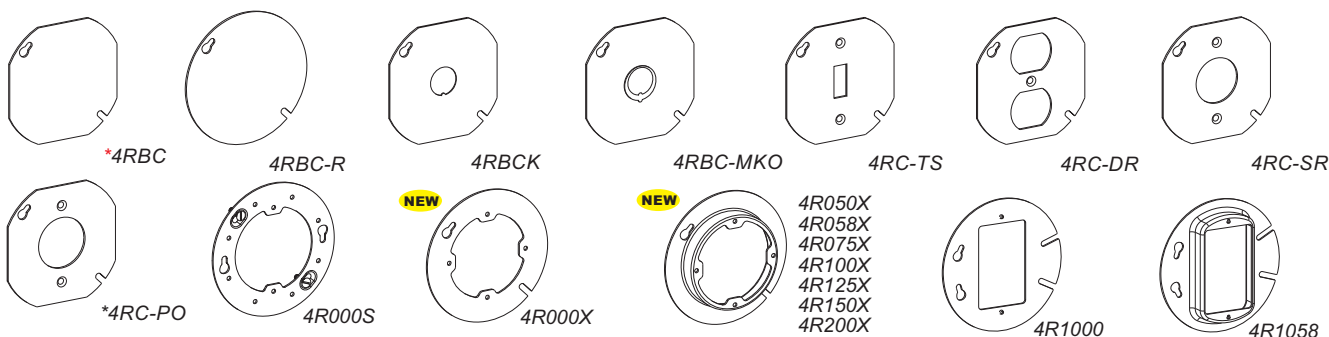

4" ROUND COVERS FLAT OR DRAWN

PRODUCT FEATURES

- ▶ For X covers, four dual-direction mounting tabs -install devices in any orientation

NOTE

- ▶ *Available in Durable Red Powder Coat Finish, see page A24

4R000S features holes for multi-directional mounting, resulting in a faster installation

Cat. No.	Description	Cu. Inch	Std. Pkg.
<i>For use with 40 boxes (page A3~4)</i>			
*4RBC	Flat, Blank (Octagonal)	-	50
4RBC-R	Flat, Blank (Round)	-	50
4RBCK	Flat, 1/2" KO (Octagonal)	-	50
4RBC-MKO	Flat, MKO (Octagonal)	-	50
4RC-TS	Flat, Toggle Switch (Octagonal)	-	50
4RC-DR	Flat, Duplex Receptacle (Octagonal)	-	50
4RC-SR	Flat, 1.4" Dia. Single Receptacle (Octagonal)	-	50
*4RC-PO	Flat, 1.6" Dia. Power Outlet (Octagonal)	-	50

For use with 4" concrete boxes (page A30)

4R000S	Flat, Open, Dual Dir. Ears 2-3/4" O.C. Universal Mounting	-	25
--------	---	---	----

For use with both 40 boxes (page A3~4) and 4" concrete boxes (page A30)

4R000X NEW	Flat, Open, Dual Dir. Ears 2-3/4" O.C.	-	50
4R050X NEW	Raised 1/2", Open, Dual Dir. Ears 2-3/4" O.C.	3.0	50
4R058X NEW	Raised 5/8", Open, Dual Dir. Ears 2-3/4" O.C.	4.0	50
4R075X NEW	Raised 3/4", Open, Dual Dir. Ears 2-3/4" O.C.	5.0	50
4R100X NEW	Raised 1", Open, Dual Dir. Ears 2-3/4" O.C.	6.8	25
4R125X NEW	Raised 1-1/4", Open, Dual Dir. Ears 2-3/4" O.C.	8.5	25
4R150X NEW	Raised 1-1/2", Open, Dual Dir. Ears 2-3/4" O.C.	9.7	25
4R200X NEW	Raised 2", Open, Dual Dir. Ears 2-3/4" O.C.	12.9	25
4R1000	Flat, 1-Gang Device Ring	-	50
4R1058	Raised 5/8", 1-Gang Device Ring	3.5	50