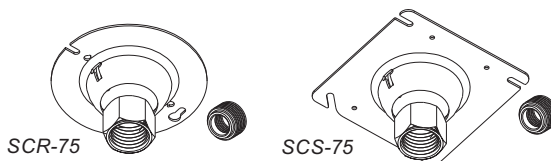

4" ROUND COVERS FLAT OR DRAWN

PRODUCT FEATURES

- ▶ For X covers, four dual-direction mounting tabs -install devices in any orientation

NOTE

- ▶ *Available in Durable Red Powder Coat Finish, see page A24

4R000S features holes for multi-directional mounting, resulting in a faster installation

For use with 4" concrete boxes (page A30)

4R000S	Flat, Open, Dual Dir. Ears 2-3/4" O.C. Universal Mounting	-	25
--------	---	---	----

For use with both 40 boxes (page A3~4) and 4" concrete boxes (page A30)

4R000X NEW	Flat, Open, Dual Dir. Ears 2-3/4" O.C.	-	50
4R050X NEW	Raised 1/2", Open, Dual Dir. Ears 2-3/4" O.C.	3.0	50
4R058X NEW	Raised 5/8", Open, Dual Dir. Ears 2-3/4" O.C.	4.0	50
4R075X NEW	Raised 3/4", Open, Dual Dir. Ears 2-3/4" O.C.	5.0	50
4R100X NEW	Raised 1", Open, Dual Dir. Ears 2-3/4" O.C.	6.8	25
4R125X NEW	Raised 1-1/4", Open, Dual Dir. Ears 2-3/4" O.C.	8.5	25
4R150X NEW	Raised 1-1/2", Open, Dual Dir. Ears 2-3/4" O.C.	9.7	25
4R200X NEW	Raised 2", Open, Dual Dir. Ears 2-3/4" O.C.	12.9	25
4R1000	Flat, 1-Gang Device Ring	-	50
4R1058	Raised 5/8", 1-Gang Device Ring	3.5	50

4" SWIVEL-TYPE COVER PLATES

PRODUCT FEATURES

- ▶ 20° Swivel Angle
- ▶ Complies with NEC 314.27 (A)(D) for up to 90 lbs. of fixture load (for more information see Section W)

Cat. No.	Description	Swivel Thread Size	Std. Pkg.
SCR-75	4" Round Swivel-Type Cover	3/4", 1/2" Reducing Bushing Included	25
SCS-75	4" Square Swivel-Type Cover	3/4", 1/2" Reducing Bushing Included	25