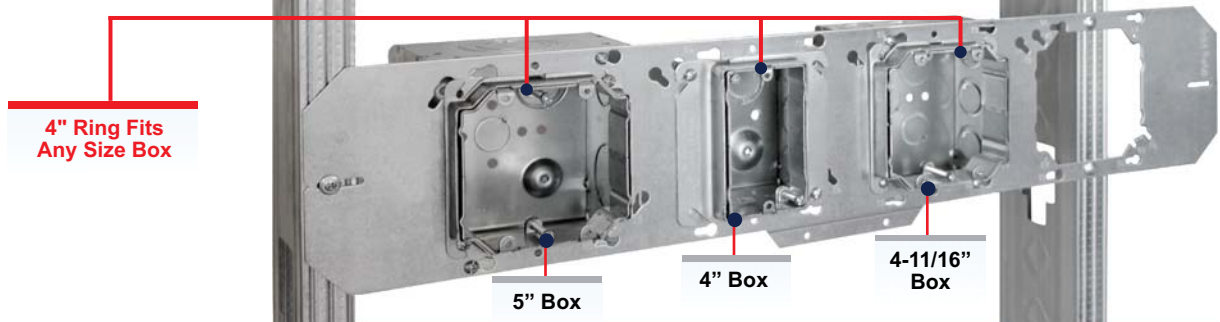

Cat. No.	Description	Knockouts		Std. Pkg.
		Sides	Bottom	
B-5BC	Blue 4-11/16" Square Blank Cover	-	-	50
B-5SLB	Blue 4-11/16" Sq., 2-1/2" Deep, 49.4 Cu. In.	4 - 3/4" & 1" MKO 4 - 1" & 1-1/4" MKO	2 - 1/2", 2 - 3/4"	24
5SLB-2MKO	4-11/16" Square, 2-1/2" Deep, 49.4 Cu. In. Large Capacity Box	4 - 3/4" & 1" MKO 4 - 1" & 1-1/4" MKO	2 - 1/2", 2 - 3/4"	24
B-T5C	Blue True 5" Sq. Blank Cover	-	-	50
B-T5B	Blue True 5" Sq., 3-1/4" Deep Box, 71.8 Cu. In.	2 - 1" to 2" CKO 2 - 1" & 1-1/4" MKO 2 - 1/2" & 3/4" MKO	1 - 1/2" 1 - 1/2" & 3/4" MKO 1 - 3/4" & 1" MKO	12

B-5BC

B-5SLB

5SLB-2MKO

B-T5C

B-T5B

Compatible Mounting Brackets in P Section

INSTALLATION

FB-4 SHOWN INSTALLED

The Flat Bracket can be positioned to accommodate irregular stud spacings. See page P13-14 for more details