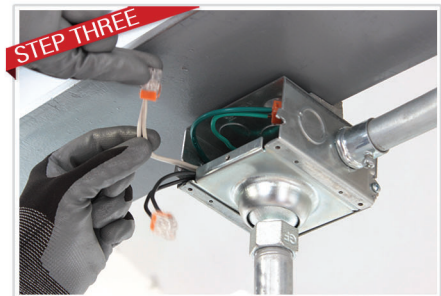

## A BETTER WAY TO INSTALL LIGHTING FIXTURES

**ORBIT INDUSTRIES  
EXCLUSIVE**

Orbit's Easy Access Lighting Boxes are a fast and versatile solution for one person hands-free installation of any fixture.

- Detachable sides for easy wiring while fixture waits for you
- Available with swivel sliding cover plate
- UL Rated up to 90lbs
- Increase safety on the job

# EASY ACCESS LIGHTING BOX

**EXPLODED VIEW**

**BOTTOM TABS**  
For sliding cover plates

**SWIVEL COVER PLATE**  
20° Swivel Angle---  
Accommodate vibrations and motions  
Fits 3/4" conduit

**DETACHABLE SIDES**  
For hands-free wiring

Includes reducing bushing for 1/2" conduit

(1) Install EALBS with Side Plate and Cover Plate removed

(2) Install Cover Plate on lighting fixture and slide it into the box

(3) Complete wiring

(4) Attach Side Plate with screws to finish installation

- FEATURES**
- Sliding cover plate and detachable sides allow for one person hands-free installations
  - UL Rated up to 90 lbs
  - Available with swivel sliding cover plate
  - Swivel reduces damage to hanging fixtures when struck
  - Swivel Sliding Cover plate includes 1/2" reducing bushing
  - Ships with screws installed- no loose parts