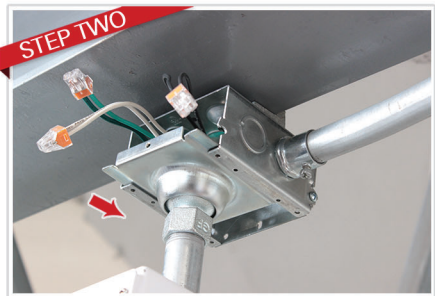

## A BETTER WAY TO INSTALL LIGHTING FIXTURES

**ORBIT INDUSTRIES  
EXCLUSIVE**

Orbit's Easy Access Lighting Boxes are a fast and versatile solution for one person hands-free installation of any fixture.

- Detachable sides for easy wiring while fixture waits for you
- Available with swivel sliding cover plate
- UL Rated up to 90lbs
- Increase safety on the job

# EASY ACCESS LIGHTING BOX

**EXPLODED VIEW**

**BOTTOM TABS**  
For sliding cover plates

**SWIVEL COVER PLATE**  
20° Swivel Angle---  
Accommodate vibrations and motions  
Fits 3/4" conduit

**DETACHABLE SIDES**  
For hands-free wiring

Includes reducing bushing for 1/2" conduit

(1) Install EALBS with Side Plate and Cover Plate removed

(2) Install Cover Plate on lighting fixture and slide it into the box

(3) Complete wiring

(4) Attach Side Plate with screws to finish installation

- FEATURES**
- Sliding cover plate and detachable sides allow for one person hands-free installations
  - UL Rated up to 90 lbs
  - Available with swivel sliding cover plate
  - Swivel reduces damage to hanging fixtures when struck
  - Swivel Sliding Cover plate includes 1/2" reducing bushing
  - Ships with screws installed- no loose parts