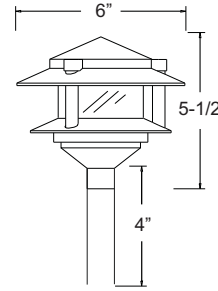

18 | 12V Pagoda Lights

NOW LED L2020B

PRODUCT FEATURES

- ▶ Cast Aluminum
- ▶ 12 Volts
- ▶ Bayonet 3W 3000K (WW) LED Bulb Included (20W Max.)
- ▶ 2-Tier
- ▶ **Frosted** Glass Lens Only
- ▶ GS-85 PVC Spike
- ▶ Silicone Wire Nuts

POWDER COATED FINISHES

NOW LED L2030B

PRODUCT FEATURES

- ▶ Cast Aluminum
- ▶ 12 Volts
- ▶ Bayonet 3W 3000K (WW) LED Bulb Included (50W Max.)
- ▶ 3-Tier
- ▶ **Frosted** Glass Lens Standard, **Clear** Lens by Request
- ▶ GS-85 Spike
- ▶ Silicone Wire Nuts