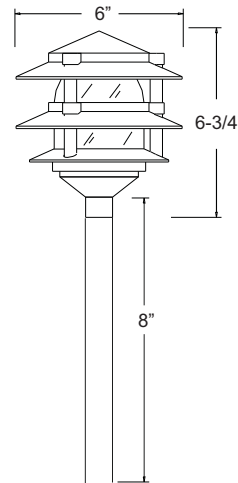

POWDER COATED FINISHES

Shown in Black

Landscape Lighting

Also Available in 120 Volts:
2033 on Page 138

Replacement Glass
(PG-3 & PG-3-F)
available on Page 136

LED 5000K or Halogen bulb available upon request

www.orbitelectric.com

*White Supplies Last