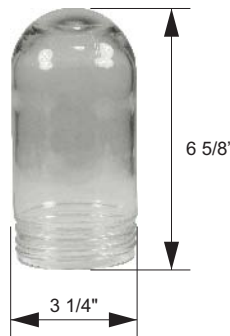

150 Watt Small Jar

PRODUCT FEATURES

- ▶ Die Cast Aluminum with Die Cast Guard
- ▶ Silicone Gasket
- ▶ Medium Base E26 Socket
- ▶ Lamp Not Included (150W Max.)
- ▶ LED Bulb Compatible
- ▶ 1/2" NPS Hub Size
- ▶ Clear Glass Jar

VPB2

VPW2

VG20-CL
Replacement Glass