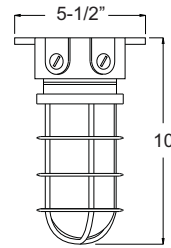

150 Watt Small Jar

PRODUCT FEATURES

- Die Cast Aluminum with Die Cast Guard
- Silicone Gasket
- Medium Base E26 Socket
- Lamp Not Included (150W Max.)
- LED Bulb Compatible
- 1/2" NPS Hub Size
- Clear Glass Jar

VPW2