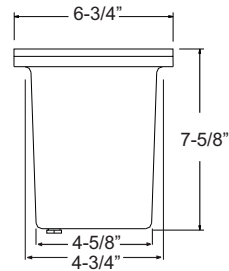

120V

5200 Series

PRODUCT FEATURES

- Cast Aluminum
- PAR38 Lamp Not Included (75W Max.) LED Bulb Compatible
- Tempered Glass Lens
- 3 Holes on the Bottom:
  1-SJT Cord, 1-Plug and 1-Blank
- 24" SJT Cord

POWDER COATED FINISHES

BK

FG5200 Series

PRODUCT FEATURES

- Fiberglass
- PAR38 Lamp Not Included (75W Max.) LED Bulb Compatible
- Tempered Glass Lens
- 3 Holes on the Bottom:
  1-SJT Cord, 1-Plug and 1-Blank
- Corrosion Resistant

POWDER COATED FINISHES

BK

FG5213