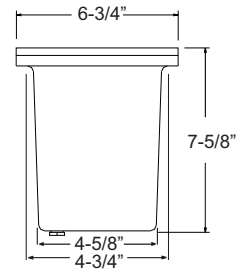

120V

5200 Series

PRODUCT FEATURES

- Cast Aluminum
- PAR38 Lamp Not Included (75W Max.) LED Bulb Compatible
- Tempered Glass Lens
- 3 Holes on the Bottom:
  1-SJT Cord, 1-Plug and 1-Blank
- 24" SJT Cord

POWDER COATED FINISHES

BK

FG5200 Series

PRODUCT FEATURES

- Fiberglass
- PAR38 Lamp Not Included (75W Max.) LED Bulb Compatible
- Tempered Glass Lens
- 3 Holes on the Bottom:
  1-SJT Cord, 1-Plug and 1-Blank
- Corrosion Resistant

POWDER COATED FINISHES

BK