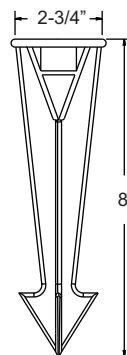

GS-85

PRODUCT FEATURES

- ▶ 8-1/2" Professional PVC Spike
- ▶ 1/2" Thread

COLOR

BR

GS-10 Super Spike

PRODUCT FEATURES

- ▶ 8" Heavy Duty PVC Spike
- ▶ 1/2" Thread

COLOR

BR

50PK

PRODUCT FEATURES

- ▶ 13-1/2" Optional Slip-On PVC Kit
- ▶ Outside Diameter: 3-1/4"
- ▶ Inner Diameter: 2-7/8"
- ▶ Schedule 80
- ▶ Stainless Steel Mounting Brackets and Hardware Included

COLOR