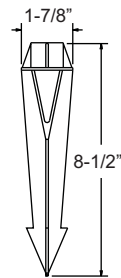

GS-85

PRODUCT FEATURES

- ▶ 8-1/2" Professional PVC Spike
- ▶ 1/2" Thread

COLOR

BR

GS-10 Super Spike

PRODUCT FEATURES

- ▶ 8" Heavy Duty PVC Spike
- ▶ 1/2" Thread

COLOR

BR

50PK

PRODUCT FEATURES

- ▶ 13-1/2" Optional Slip-On PVC Kit
- ▶ Outside Diameter: 3-1/4"
- ▶ Inner Diameter: 2-7/8"
- ▶ Schedule 80
- ▶ Stainless Steel Mounting Brackets and Hardware Included

COLOR