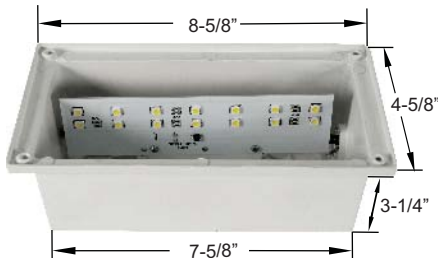

S710 Series

COVER PLATES

- ▶ Powder Coated Cast Aluminum
- ▶ Silicone Gasket

S713C-BR
Shown Installed
Bronze

S712C-BR
Shown Installed
Bronze

S712C FINISHES

S712C-BK
Black

S712C-WH
White

S713C FINISHES

S713C-BK
Black

S713C-WH
White

Order housing & coverplate separately

S712H-LED-12V HOUSING

- ▶ 12V
- ▶ Suitable for installation in poured concrete
- ▶ Powder Coated Cast Aluminum
- ▶ 3.37W Input Power
- ▶ Color Temp: 4000K
- ▶ Use with S712C Only

S710H-LED HOUSING

- ▶ 12V (**S710H-LED-12V**)
- ▶ 120V (**S710H-LED-120V**)
- ▶ UL Listed for Damp Location
- ▶ Suitable for installation in poured concrete
- ▶ Powder Coated Cast Aluminum
- ▶ 5.7W Input Power
- ▶ Color Temp: 4700K
- ▶ Easily Accessible Wiring with 1/2" KO
- ▶ Use with S710C, S711C or S713C