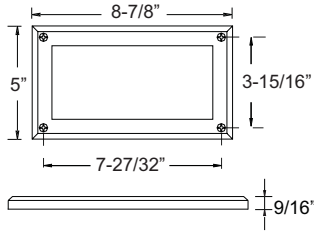

S710 Series

COVER PLATES

- ▶ Powder Coated Cast Aluminum
- ▶ Silicone Gasket

S713C-BR
Shown Installed
Bronze

S712C-BR
Shown Installed
Bronze

S712C FINISHES

S712C-BK
Black

S712C-WH
White

S713C FINISHES

S713C-BK
Black

S713C-WH
White

Order housing & coverplate separately

S712H-LED-12V HOUSING

- ▶ 12V
- ▶ Suitable for installation in poured concrete
- ▶ Powder Coated Cast Aluminum
- ▶ 3.37W Input Power
- ▶ Color Temp: 4000K
- ▶ Use with S712C Only