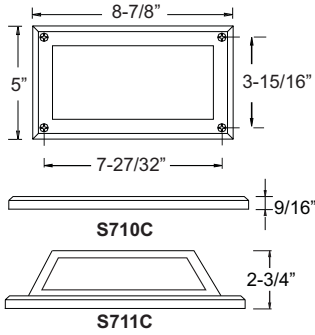

### COVER PLATES

- ▶ Powder Coated Cast Aluminum
- ▶ Silicone Gasket

**S710C-BK**  
Shown Installed  
Black

**S711C-BR**  
Shown Installed  
Bronze