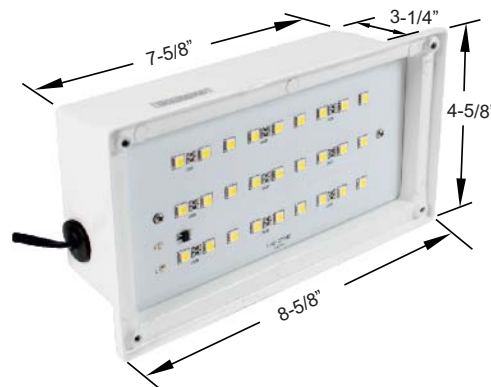

### S711C FINISHES

**S711C-BK**  
Black

**Order housing & coverplate separately**

### S710H-LED HOUSING

- ▶ 12V (**S710H-LED-12V**)
- ▶ 120V (**S710H-LED-120V**)
- ▶ UL Listed for Damp Location
- ▶ Suitable for installation in poured concrete
- ▶ Powder Coated Cast Aluminum
- ▶ 5.7W Input Power
- ▶ Color Temp: 4700K
- ▶ Easily Accessible Wiring with 1/2" KO
- ▶ Use with S710C, S711C or S713C