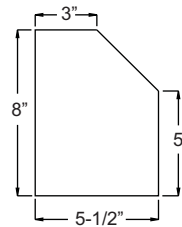

118 | 12V Well Lights

*S530

PRODUCT FEATURES

- ▶ Composite
- ▶ 12 Volts
- ▶ PAR36 Lamp Not Included (50W Max.) LED Bulb Compatible
- ▶ Stainless Steel Components
- ▶ 36" 18/2 SPT1 Wire

S530-COVER
Replacement Brass
Frame with Glass Lens

**Stainless Steel
Gimbel Included**

5300S

PRODUCT FEATURES

- ▶ Composite
- ▶ 12 Volts
- ▶ PAR36 Lamp Not Included (50W Max.) LED Bulb Compatible
- ▶ Reversible PVC Fixture
- ▶ 36" 18/2 SPT1 Wire

**Optional
53L Louver**