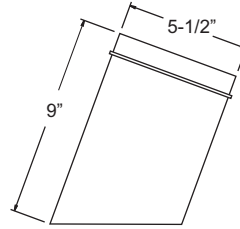

118 | 12V Well Lights

*S530

PRODUCT FEATURES

- ▶ Composite
- ▶ 12 Volts
- ▶ PAR36 Lamp Not Included (50W Max.) LED Bulb Compatible
- ▶ Stainless Steel Components
- ▶ 36" 18/2 SPT1 Wire

S530-COVER
Replacement Brass
Frame with Glass Lens