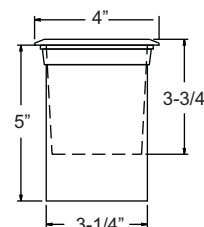

NOW LED 5010R

PRODUCT FEATURES

- 12 Volts
- MR16 5W 3000K (WW) LED Bulb Included (35W Max.)
- Round Stainless Steel Cover on PVC Sleeve
- 24" SJT Cord