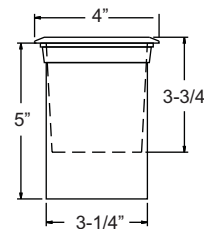

**Shown Installed
on 5300S**

53L

PRODUCT FEATURES

- ▶ Optional Louver for 5300S
- ▶ Bronze Finish

NOW LED 5010S

PRODUCT FEATURES

- ▶ 12 Volts
- ▶ MR16 5W 3000K (WW) LED Bulb Included (35W Max.)
- ▶ Square Stainless Steel Cover on PVC Sleeve
- ▶ 24" SJT Cord