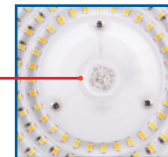

### CERTIFICATES

**DIMMABLE**

Wattage Adjustment Switch

CCT Adjustment Switch

Motion Sensor Optional

Catalog No.	Voltage	System Wattage	Color Temp.	Lumens	Wattage Equiv.
AWC-LUHB5-150W	120~277V	100W/ 120W/ 150W	3500K/ 4000K/ 5000K	13,451 lm/ 16,141 lm/ 20,176 lm	400W/ 750W MH
AWC-LUHB5-240W		180W/ 200W/ 240W	24,274 lm/ 26,971 lm/ 32,365 lm	750W/ 1,000W MH	
<b>Single Wattage and Single Color Temperature</b>					
LUHB5-150W-CW	120~277V	150W	5000K	20,421 lm	750W MH