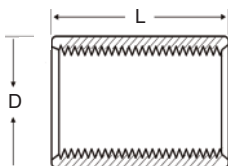

GALVANIZED STEEL RIGID CONDUIT NIPPLES

PRODUCT FEATURES

- ▶ Meet UL 6 and ANSI C80.1
- ▶ NPT Thread

STEEL RIGID THREADED COUPLINGS

PRODUCT FEATURES

- ▶ Electroplated Zinc

| Cat. No. | Trade Size | Length | Std. Pkg. |
|-------------|------------|--------|-----------|
| | | | |
| RN-200-500 | 2" | 5" | 25 |
| RN-200-600 | 2" | 6" | 25 |
| RN-200-800 | 2" | 8" | 25 |
| RN-200-1000 | 2" | 10" | 25 |
| RN-200-1200 | 2" | 12" | 25 |
| RN-250-C | 2-1/2" | 2-1/2" | 30 |
| RN-250-300 | 2-1/2" | 3" | 25 |
| RN-250-350 | 2-1/2" | 3-1/2" | 15 |
| RN-250-400 | 2-1/2" | 4" | 15 |
| RN-250-500 | 2-1/2" | 5" | 15 |
| RN-250-600 | 2-1/2" | 6" | 10 |
| RN-250-800 | 2-1/2" | 8" | 5 |
| RN-250-1000 | 2-1/2" | 10" | 5 |
| RN-250-1200 | 2-1/2" | 12" | 5 |
| RN-300-C | 3" | 2-5/8" | 9 |
| RN-300-300 | 3" | 3" | 9 |
| RN-300-350 | 3" | 3-1/2" | 9 |
| RN-300-400 | 3" | 4" | 9 |
| RN-300-500 | 3" | 5" | 9 |
| RN-300-600 | 3" | 6" | 9 |
| RN-300-800 | 3" | 8" | 9 |
| RN-300-1000 | 3" | 10" | 9 |
| RN-300-1200 | 3" | 12" | 9 |
| RN-350-C | 3-1/2" | 2-3/4" | 9 |
| RN-350-400 | 3-1/2" | 4" | 9 |
| RN-350-500 | 3-1/2" | 5" | 9 |
| RN-350-600 | 3-1/2" | 6" | 9 |
| RN-350-800 | 3-1/2" | 8" | 9 |
| RN-350-1000 | 3-1/2" | 10" | 9 |
| RN-350-1200 | 3-1/2" | 12" | 9 |
| RN-400-C | 4" | 2-7/8" | 9 |
| RN-400-400 | 4" | 4" | 9 |
| RN-400-500 | 4" | 5" | 9 |
| RN-400-600 | 4" | 6" | 9 |
| RN-400-800 | 4" | 8" | 4 |
| RN-400-1000 | 4" | 10" | 4 |
| RN-400-1200 | 4" | 12" | 4 |
| RN-500-C | 5" | 3" | 4 |
| RN-500-500 | 5" | 5" | 4 |
| RN-500-600 | 5" | 6" | 4 |
| RN-500-800 | 5" | 8" | 4 |
| RN-500-1000 | 5" | 10" | 4 |
| RN-500-1200 | 5" | 12" | 4 |
| RN-600-C | 6" | 3-1/8" | 4 |
| RN-600-500 | 6" | 5" | 4 |
| RN-600-600 | 6" | 6" | 4 |
| RN-600-800 | 6" | 8" | 4 |
| RN-600-1000 | 6" | 10" | 4 |
| RN-600-1200 | 6" | 12" | 4 |