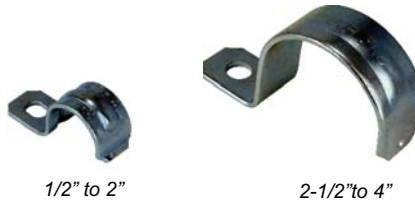

## STAMPED STEEL 1-HOLE RIGID STRAPS

### PRODUCT FEATURES

- ▶ Electroplated Zinc

### NOTES

- ▶ Sizes 2-1/2" to 4" are also listed for EMT and IMC Conduits

Cat. No.	Trade Size	Std. Pkg.	Master Ctn.
SR1-50	1/2"	100	1000
SR1-75	3/4"	100	1000
SR1-100	1"	100	500
SR1-125	1-1/4"	100	500
SR1-150	1-1/2"	50	500
SR1-200	2"	50	500
SU1-250	2-1/2"	25	100
SU1-300	3"	25	100
SU1-350	3-1/2"	25	100
SU1-400	4"	25	100

## STAMPED STEEL 2-HOLE RIGID STRAPS