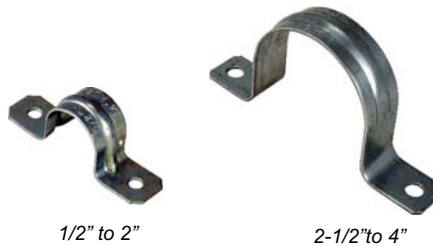

## STAMPED STEEL 1-HOLE RIGID STRAPS

### NOTES

- ▶ Sizes 2-1/2" to 4" are also listed for EMT and IMC Conduits

Cat. No.	Trade Size	Std. Pkg.	Master Ctn.
SR1-50	1/2"	100	1000
SR1-75	3/4"	100	1000
SR1-100	1"	100	500
SR1-125	1-1/4"	100	500
SR1-150	1-1/2"	50	500
SR1-200	2"	50	500
SU1-250	2-1/2"	25	100
SU1-300	3"	25	100
SU1-350	3-1/2"	25	100
SU1-400	4"	25	100

## STAMPED STEEL 2-HOLE RIGID STRAPS

### NOTES

- ▶ Sizes 2-1/2" to 4" are also listed for EMT and IMC Conduits

Cat. No.	Trade Size	Std. Pkg.	Master Ctn.
SR2-50	1/2"	100	1000
SR2-75	3/4"	100	1000
SR2-100	1"	100	500
SR2-125	1-1/4"	100	500
SR2-150	1-1/2"	50	500
SR2-200	2"	50	500
SU2-250	2-1/2"	25	100
SU2-300	3"	25	100
SU2-350	3-1/2"	25	100
SU2-400	4"	25	100