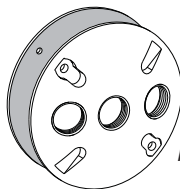

### PRODUCT FEATURES

- ▶ Die Cast Aluminum
- ▶ Closure Plugs included (except RBC-4, RC-1, G-R, see website for details)
- ▶ Gasket Included
- ▶ #10-24 mounting screws included in covers
- \* Stamped Aluminum, Natural Color

Cat. No.	Outlet Holes	Hole Size	Color (Cat. No. - Color Code)				Std. Pkg.
			Gray	Bronze	Black	White	
*RBC-4	-	-	-	-	-	-	25
RC-1	1	1/2"	RC-1	RC-1-BR	-	RC-1-W	25
RC-2	2	1/2"	RC-2	RC-2-BR	-	RC-2-W	25
RC-3D (Dome)	3	1/2"	RC-3D	-	-	-	25
RC-3	3	1/2"	RC-3	RC-3-BR	-	RC-3-W	25
G-R	Foam Gasket				G-R		25

\*RBC-4

RC-1

RC-2

RC-3D

RC-3

G-R

Can be mounted on a 3" Plaster Ring