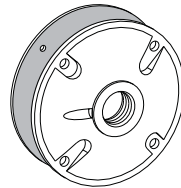

C10 | Round Boxes, Extension Rings & Covers

4" ROUND BOXES & EXTENSION RINGS

1-1/2" Deep

PRODUCT FEATURES

- Die Cast Aluminum
- Closure Plugs included (except EXR-R, see website for details)
- #10-24 mounting screws and ground screw included
- For Fixture/Luminaire Support of 50lbs or less

Cat. No.	Outlet Holes	Hole Size	Color (Cat. No. - Color Code)			Cu. Inch	Std. Pkg.
			Gray	Bronze	White		
*RB50-5	5	1/2"	RB50-5	RB50-5-BR	RB50-5-W	15.8	16
*RB75-5	5	3/4"	RB75-5	-	-	15.8	16
EXR50-4	4	1/2"	EXR50-4	-	-	19.0	16
EXR75-4	4	3/4"	EXR75-4	-	-	19.0	16
EXR-R	-	-	EXR-R	-	-	19.0	50

Weatherproof

4" ROUND COVERS

PRODUCT FEATURES

- Die Cast Aluminum
- Closure Plugs included (except RBC-4, RC-1, G-R, see website for details)
- Gasket Included
- #10-24 mounting screws included in covers
- Stamped Aluminum, Natural Color

Cat. No.	Outlet Holes	Hole Size	Color (Cat. No. - Color Code)				Std. Pkg.
			Gray	Bronze	Black	White	
*RBC-4	-	-	-	-	-	-	25
RC-1	1	1/2"	RC-1	RC-1-BR	-	RC-1-W	25
RC-2	2	1/2"	RC-2	RC-2-BR	-	RC-2-W	25
RC-3D (Dome)	3	1/2"	RC-3D	-	-	-	25
RC-3	3	1/2"	RC-3	RC-3-BR	-	RC-3-W	25
G-R	Foam Gasket				G-R		25

Can be mounted on a 3" Plaster Ring