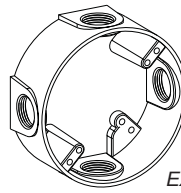

EXR50-4
EXR75-4