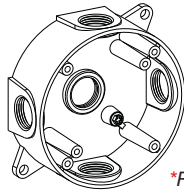

PRODUCT FEATURES

- Die Cast Aluminum
- Closure Plugs included (except EXR-R, see website for details)
- #10-24 mounting screws and ground screw included
- For Fixture/Luminaire Support of 50lbs or less

Cat. No.	Outlet Holes	Hole Size	Color (Cat. No. - Color Code)			Cu. Inch	Std. Pkg.
			Gray	Bronze	White		
*RB50-5	5	1/2"	RB50-5	RB50-5-BR	RB50-5-W	15.8	16
*RB75-5	5	3/4"	RB75-5	-	-	15.8	16
EXR50-4	4	1/2"	EXR50-4	-	-	19.0	16
EXR75-4	4	3/4"	EXR75-4	-	-	19.0	16
EXR-R	-	-	EXR-R	-	-	19.0	50

*RB50-5
*RB75-5