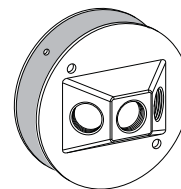

Cat. No.	Outlet Holes	Hole Size	Color (Cat. No. - Color Code)				Std. Pkg.
			Gray	Bronze	Black	White	
*RBC-4	-	-	-	-	-	-	25
RC-1	1	1/2"	RC-1	RC-1-BR	-	RC-1-W	25
RC-2	2	1/2"	RC-2	RC-2-BR	-	RC-2-W	25
RC-3D (Dome)	3	1/2"	RC-3D	-	-	-	25
RC-3	3	1/2"	RC-3	RC-3-BR	-	RC-3-W	25
G-R	Foam Gasket				G-R		25

\*RBC-4

RC-1

RC-2

RC-3D

RC-3

G-R

Can be mounted on a 3" Plaster Ring