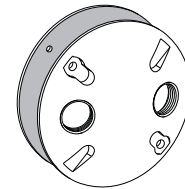

C10 | Round Boxes, Extension Rings & Covers

4" ROUND BOXES & EXTENSION RINGS

1-1/2" Deep

PRODUCT FEATURES

- Die Cast Aluminum
- Closure Plugs included (except EXR-R, see website for details)
- #10-24 mounting screws and ground screw included
- For Fixture/Luminaire Support of 50lbs or less

Cat. No.	Outlet Holes	Hole Size	Color (Cat. No. - Color Code)			Cu. Inch	Std. Pkg.
			Gray	Bronze	White		
*RB50-5	5	1/2"	RB50-5	RB50-5-BR	RB50-5-W	15.8	16
*RB75-5	5	3/4"	RB75-5	-	-	15.8	16
EXR50-4	4	1/2"	EXR50-4	-	-	19.0	16
EXR75-4	4	3/4"	EXR75-4	-	-	19.0	16
EXR-R	-	-	EXR-R	-	-	19.0	50

Weatherproof

4" ROUND COVERS

PRODUCT FEATURES

- Die Cast Aluminum
- Closure Plugs included (except RBC-4, RC-1, G-R, see website for details)
- Gasket Included
- #10-24 mounting screws included in covers
- Stamped Aluminum, Natural Color

Cat. No.	Outlet Holes	Hole Size	Color (Cat. No. - Color Code)				Std. Pkg.
			Gray	Bronze	Black	White	
*RBC-4	-	-	-	-	-	-	25
RC-1	1	1/2"	RC-1	RC-1-BR	-	RC-1-W	25
RC-2	2	1/2"	RC-2	RC-2-BR	-	RC-2-W	25
RC-3D (Dome)	3	1/2"	RC-3D	-	-	-	25
RC-3	3	1/2"	RC-3	RC-3-BR	-	RC-3-W	25
G-R	Foam Gasket				G-R		25

RC-2

Can be mounted on a 3" Plaster Ring