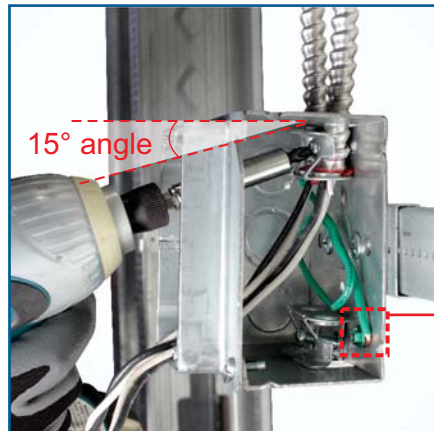

Octagonal Concrete Ceiling Fan Box | Pg. A30

4CB-F

Orbit's line of Concrete Boxes and Covers continues to grow with the addition of a Fan-Rated Concrete Box, 4CB-F, 4" deep fan-rated concrete box approved to support fixtures up to 90 lbs. and fans up to 70 lbs.

4" Box with Angled MC Cable Clamps | Pg. A10, P25, F22

4SDB-AMC-PT

15° angle

Unique ground screw location allows fastening of box to any Adj. Box Bracket

CUT-AWAY SIDE VIEW

The 4SDB-AMC-PT features cable clamp screws set at a 15° angle. Installers can now secure MC cable with the mud ring attached. This box can mount onto Adjustable Bar Hangers, thanks to its unique grounding screw location. Compatible with Orbit's UMA-LVBS, BARB, and SSB Families. An ideal MC box for prefabrication. Also available Ready-To-Install with mounting adapter and cable support.