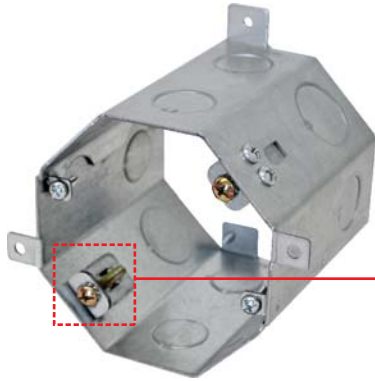

Octagonal Concrete Ceiling Fan Box | Pg. A30

4CB-F

Orbit's line of Concrete Boxes and Covers continues to grow with the addition of a Fan-Rated Concrete Box, 4CB-F, 4" deep fan-rated concrete box approved to support fixtures up to 90 lbs. and fans up to 70 lbs.

4" Box with Angled MC Cable Clamps | Pg. A10, P25, F22

4SDB-AMC-PT

15° angle

Unique ground screw location allows fastening of box to any Adj. Box Bracket

CUT-AWAY SIDE VIEW

The 4SDB-AMC-PT features cable clamp screws set at a 15° angle. Installers can now secure MC cable with the mud ring attached. This box can mount onto Adjustable Bar Hangers, thanks to its unique grounding screw location. Compatible with Orbit's UMA-LVBS, BARB, and SSB Families. An ideal MC box for prefabrication. Also available Ready-To-Install with mounting adapter and cable support.