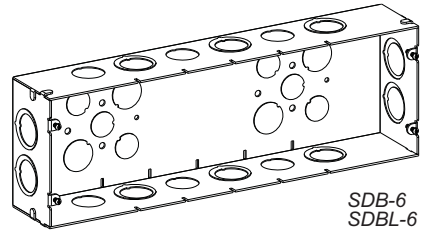

**MULTIGANG
DEEP SWITCH BOXES
WELDED
2-1/2" DEEP
& LOW VOLTAGE
PARTITION**

Cat. No.	No. of Gangs	Knockouts		Dimension W x H	Cu. Inch	Std. Pkg.
		Sides	Bottom			
SDB-2	2	4 - 3/4", 8 - 1/2" & 3/4" MKO	3 - 1/2", 2 - 3/4"	6-13/16" x 4-9/16"	70.0	5
SDB-3	3	8 - 3/4", 6 - 1/2" & 3/4" MKO	6 - 1/2", 4 - 3/4"	8-5/8" x 4-9/16"	90.0	5
SDB-4	4	4 - 3/4", 8 - 1/2" & 3/4" MKO	6 - 1/2", 4 - 3/4"	10-7/16" x 4-9/16"	110.0	5
SDB-5	5	6 - 3/4", 8 - 1/2" & 3/4" MKO	6 - 1/2", 4 - 3/4"	12-1/4" x 4-9/16"	130.0	5
SDB-6	6	6 - 3/4", 8 - 1/2" & 3/4" MKO	6 - 1/2", 4 - 3/4"	14-1/16" x 4-9/16"	150.0	1
SDBL-2	2	4 - 3/4", 8 - 3/4" & 1" MKO	3 - 1/2", 2 - 3/4"	6-13/16" x 4-9/16"	70.0	5
SDBL-3	3	8 - 3/4", 6 - 3/4" & 1" MKO	6 - 1/2", 4 - 3/4"	8-5/8" x 4-9/16"	90.0	5
SDBL-4	4	4 - 3/4", 8 - 3/4" & 1" MKO	6 - 1/2", 4 - 3/4"	10-7/16" x 4-9/16"	110.0	5
SDBL-5	5	6 - 3/4", 8 - 3/4" & 1" MKO	6 - 1/2", 4 - 3/4"	12-1/4" x 4-9/16"	130.0	5
SDBL-6	6	6 - 3/4", 8 - 3/4" & 1" MKO	6 - 1/2", 4 - 3/4"	14-1/16" x 4-9/16"	150.0	1
SDB-D	Partition for 1-5/8" Deep SB Boxes, flat, and & 2-1/2" SDB Boxes, flat or raised cover					25

3/4" & 1" Knockouts 1/2" & 3/4" Knockouts

**BLANK AND DEVICE COVERS
FOR MULTIGANG BOXES
2 TO 10 GANGS
FLAT**

NOTE

- ▶ Same W & H dimensions as SB & SR Series

Blank Cat. No.	Duplex Receptacle Cat. No.	Decorative or GFCI Cat. No.	Toggle Switch Cat. No.	No. of Gangs	Std. Pkg.
4M2-B	4M2-DR	4M2-GFI	4M2-TS	2	5
4M3-B	4M3-DR	4M3-GFI	4M3-TS	3	5
4M4-B	4M4-DR	4M4-GFI	4M4-TS	4	5
4M5-B	4M5-DR	4M5-GFI	4M5-TS	5	5
4M6-B	4M6-DR	4M6-GFI	4M6-TS	6	1
4M7-B	4M7-DR	4M7-GFI	4M7-TS	7	1
4M8-B	4M8-DR	4M8-GFI	4M8-TS	8	1
4M9-B	4M9-DR	4M9-GFI	4M9-TS	9	1
4M10-B	4M10-DR	4M10-GFI	4M10-TS	10	1